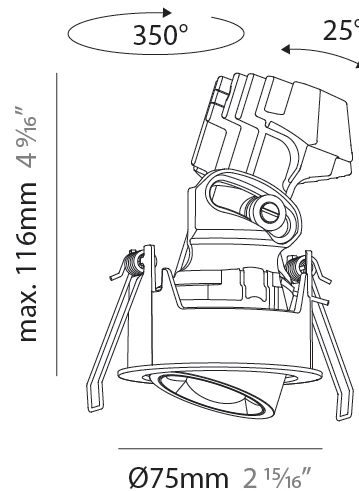

PHYSICAL

Aperture Sizes - Downlights: 1"
Shape: Round
Diameter (mm): 75
Diameter (in): 2 ¹⁵/₁₆
Height (mm): 112
Height (in): 4 ⁷/₁₆
Ceiling Thickness (mm): 1 - 25
Ceiling Thickness (in): 1/16 - 1 3/16
Min. Recessing Depth (mm): 120
Min. Recessing Depth (in): 4 ³/₄
Weight (kg): 0.276
Fixture Finish: SSR / BKV / CWI / CRY / HAB / UFT / ITA / RUA / FTG / MYG / LOD / PUS / FRO / FUP / KIA / POP / BLS / SPG / MEY / GOH / CHC / COM / ABZ / JAG / OBR / MOS / ROR
Fixture Material: Aluminum Die Cast
Cut-out Measurements: D. 86mm / 3 3/8"

ELECTRICAL

Lamp Type: LED (Zhaga Standard)
Input Wattage (W): 16
Total Output Wattage (W): 14.6
Dimming: Tri-Mode (Non-Dimming and Phase Dimming (120Vac only) and 0-10V Dimming)
Driver Included: No
Driver Location: Recessed Housing
Driver Type: Constant Current - Universal
Driver Class: Class 2
Input Voltage (V): 120 - 277
Constant Current (MA): 350

LED

Number of LEDs: 1
Color Temperature (°K): 2700 / 3000 / 3500 / 4000
Max. Delivered Lumen (lm): 1067 / 1150 / 1217 / 1220
Nominal Lumen (lm): 1393 / 1501 / 1589 / 1592
CRI: >90 CRI
Lamp Life (hrs): 50000

OPTICAL

Reflector°: 14
Adjustability: Rotational 350° / Tilt 25°

RATINGS AND CERTIFICATIONS

Certified By: Certified for North American Standards
IP rating: IP20