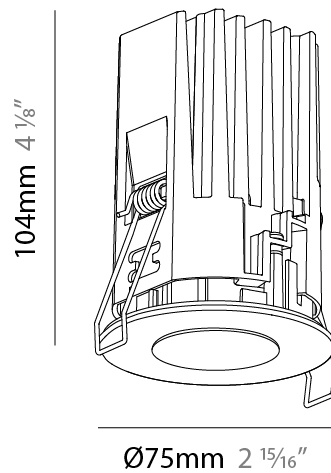

GENERAL

Series: Oiko Pro Round
Subseries: Oiko Pro Wallwash
Partner: Prolicht
Division: Architectural
Installation: Recessed
Product Type: Wallwash
Mounting Location: Ceiling
Light Distribution: Wallwash

PHYSICAL

Aperture Sizes - Downlights: 1"
Shape: Round
Diameter (mm): 75
Diameter (in): 2 ¹⁵/₁₆
Height (mm): 104
Height (in): 4 ¹/₈
Ceiling Thickness (mm): 1 - 25
Ceiling Thickness (in): 1/16 - 1 3/16
Min. Recessing Depth (mm): 110
Min. Recessing Depth (in): 4 ⁵/₁₆
Fixture Finish: [SSR / BKV / CWI / CRY / HAB / UFT / ITA / RUA / FTG / MYG / LOD / PUS / FRO / FUP / KIA / POP / BLS / SPG / MEY / GOH / CHC / COM / ABZ / JAG / OBR / MOS / ROR](#)
Fixture Material: Aluminum Die Cast
Cut-out Measurements: D. - 68mm / 2 11/16"

ELECTRICAL

Lamp Type: LED (Zhaga Standard)
Input Wattage (W): 23.6
Total Output Wattage (W): 21.5
Dimming: Non-Dimming / 0-10V Dimming / Phase Dimming / DALI Dimming / MATTER Dimming
Driver Included: No
Driver Location: Recessed Housing
Driver Type: Constant Current - Universal
Driver Class: Class 2
Input Voltage (V): 120 - 277
Constant Current (MA): 500mA

LED

Number of LEDs: 1
Color Temperature (°K): [2700 / 3000 / 3500 / 4000](#)
Max. Delivered Lumen (lm): 1863 / 1930 / 2020 / 2038
Nominal Lumen (lm): 2341 / 2424 / 2537 / 2561
CRI: >90 CRI
Lamp Life (hrs): 50000

OPTICAL

RATINGS AND CERTIFICATIONS

Certified By: Certified for North American Standards
IP rating: IP54