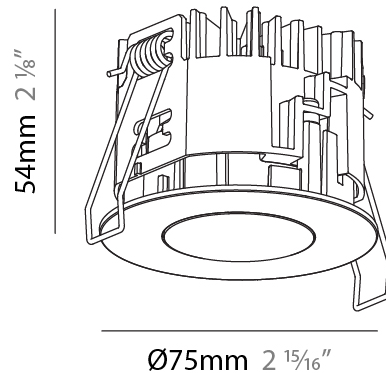

GENERAL

Series: Oiko Pro Round
Subseries: Oiko Pro Wallwash
Partner: Prolicht
Division: Architectural
Installation: Recessed
Product Type: Wallwash
Mounting Location: Ceiling
Light Distribution: Wallwash

PHYSICAL

Aperture Sizes - Downlights: 1"
Shape: Round
Diameter (mm): 75
Diameter (in): 2 ¹⁵/₁₆
Height (mm): 54
Height (in): 2 ¹/₈
Ceiling Thickness (mm): 1 - 25
Ceiling Thickness (in): 1/16 - 1 3/16
Min. Recessing Depth (mm): 60
Min. Recessing Depth (in): 2 ³/₈
Fixture Finish: [SSR / BKV / CWI / CRY / HAB / UFT / ITA / RUA / FTG / MYG / LOD / PUS / FRO / FUP / KIA / POP / BLS / SPG / MEY / GOH / CHC / COM / ABZ / JAG / OBR / MOS / ROR](#)
Fixture Material: Aluminum Die Cast
Cut-out Measurements: 68mm / 2 11/16" Diameter

ELECTRICAL

Lamp Type: LED (Zhaga Standard)
Input Wattage (W): 15.1
Total Output Wattage (W): 13.6
Dimming: Non-Dimming / 0-10V Dimming / Phase Dimming / DALI Dimming / MATTER Dimming
Driver Included: No
Driver Location: Recessed Housing
Driver Type: Constant Current - Universal
Driver Class: Class 2
Input Voltage (V): 120 - 277
Constant Current (MA): 350

LED

Color Temperature (°K): 2700 / 3000 / 3500 / 4000
Max. Delivered Lumen (lm): 1247 / 1325 / 1388 / 1400
Nominal Lumen (lm): 1566 / 1665 / 1743 / 1759
CRI: >90 CRI
Lamp Life (hrs): 50000

OPTICAL

Adjustability: Fixed

RATINGS AND CERTIFICATIONS

Certified By: Certified for North American Standards
IP rating: IP54