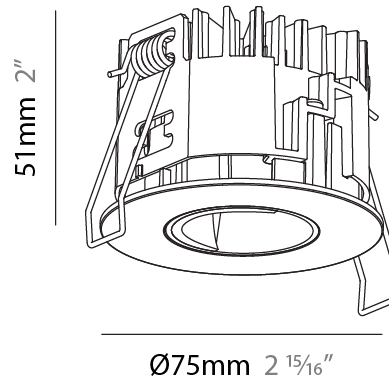

GENERAL

Series: Oiko Pro Round
Subseries: Oiko Pro Wallwash
Partner: Prolicht
Division: Architectural
Installation: Recessed
Product Type: Wallwash
Mounting Location: Ceiling
Light Distribution: Wallwash

PHYSICAL

Aperture Sizes - Downlights: 1"
Shape: Round
Diameter (mm): 75
Diameter (in): 2 15/16
Height (mm): 51
Height (in): 2
Ceiling Thickness (mm): 1 - 25
Ceiling Thickness (in): 1/16 - 1 3/16
Min. Recessing Depth (mm): 55
Min. Recessing Depth (in): 2 3/16
Fixture Finish: SSR / BKV / CWI / CRY / HAB / UFT / ITA / RUA / FTG / MYG / LOD / PUS / FRO / FUP / KIA / POP / BLS / SPG / MEY / GOH / CHC / COM / ABZ / JAG / OBR / MOS / ROR
Fixture Material: Aluminum Die Cast
Cut-out Measurements: 68mm / 2 11/16" Diameter

ELECTRICAL

Lamp Type: LED (Zhaga Standard)
Input Wattage (W): 15.1
Total Output Wattage (W): 13.6
Dimming: Non-Dimming / 0-10V Dimming / Phase Dimming / DALI Dimming / MATTER Dimming
Driver Included: No
Driver Location: Recessed Housing
Driver Type: Constant Current - Universal
Driver Class: Class 2
Housing: See Components
Input Voltage (V): 120 - 277
Constant Current (MA): 350

LED

Color Temperature (°K): 2700 / 3000 / 3500 / 4000
Max. Delivered Lumen (lm): 1302 / 1383 / 1449 / 1462
Nominal Lumen (lm): 1566 / 1665 / 1743 / 1759
CRI: >90 CRI
Lamp Life (hrs): 50000

OPTICAL

Adjustability: Fixed

RATINGS AND CERTIFICATIONS

Certified By: Certified for North American Standards
IP rating: IP20