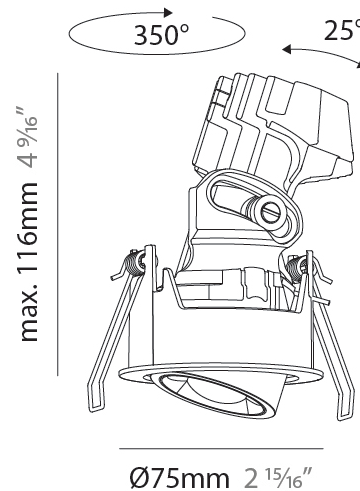

PHYSICAL

Aperture Sizes - Downlights: 1"
Shape: Round
Diameter (mm): 75
Diameter (in): 2 ¹⁵/₁₆
Height (mm): 116
Height (in): 4 ⁹/₁₆
Ceiling Thickness (mm): 1 - 25
Ceiling Thickness (in): 1/16 - 1 3/16
Min. Recessing Depth (mm): 125
Min. Recessing Depth (in): 4 ¹⁵/₁₆
Weight (kg): 0.29
Fixture Finish: SSR / BKV / CWI / CRY / HAB / UFT / ITA / RUA / FTG / MYG / LOD / PUS / FRO / FUP / KIA / POP / BLS / SPG / MEY / GOH / CHC / COM / ABZ / JAG / OBR / MOS / ROR
Fixture Material: Aluminum Die Cast
Cut-out Measurements: D. 68mm / 2 2/3"

ELECTRICAL

Lamp Type: LED (Zhaga Standard)
Input Wattage (W): 15
Total Output Wattage (W): 13.6
Dimming: Tri-Mode (Non-Dimming and Phase Dimming (120Vac only) and 0-10V Dimming)
Driver Included: No
Driver Location: Recessed Housing
Driver Type: Constant Current - Universal
Driver Class: Class 2
Input Voltage (V): 120 - 277
Constant Current (MA): 350

LED

Number of LEDs: 1
Color Temperature (°K): 2700 / 3000 / 3500 / 4000
Max. Delivered Lumen (lm): 1295 / 1377 / 1442 / 1455
Nominal Lumen (lm): 1566 / 1665 / 1743 / 1759
CRI: >90 CRI
Lamp Life (hrs): 50000

OPTICAL

Reflector°: 34
Adjustability: Rotational 350° / Tilt 25°

RATINGS AND CERTIFICATIONS

Certified By: Certified for North American Standards
IP rating: IP20