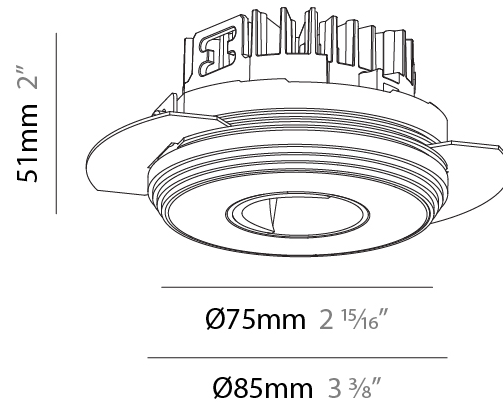

GENERAL

Series: Oiko Pro Round
Subseries: Oiko Pro Round Wallwash
Partner: Prolicht
Division: Architectural
Installation: Trimless
Product Type: Wallwash
Mounting Location: Ceiling
Light Distribution: Direct

PHYSICAL

Shape: Round
Diameter (mm): 75
Diameter (in): 2 ¹⁵/₁₆
Height (mm): 51
Height (in): 2
Ceiling Thickness (mm): 1 - 25
Ceiling Thickness (in): 1/16 - 1 3/16
Min. Recessing Depth (mm): 55
Min. Recessing Depth (in): 2 ³/₁₆
Fixture Finish: SSR / BKV / CWI / KIA / POP / BLS / SPG / MEY / GOH / CHC / COM / ABZ / JAG / OBR / MOS / ROR
Fixture Material: Aluminum Die Cast
Cut-out Measurements: 86mm / 3 3/8" Diameter

ELECTRICAL

Lamp Type: LED (Zhaga Standard)
Input Wattage (W): 14
Total Output Wattage (W): 12.7
Dimming: Dali Dimming
Driver Included: No
Driver Location: Recessed Housing
Driver Type: Constant Current - Universal (120Vac only for DALI driver)
Driver Class: Class 2
Input Voltage (V): 120 - 277
Constant Current (MA): 700

LED

Color Temperature (°K): 2700-6500 Tunable White
Max. Delivered Lumen (lm): 1040 - 1216
Nominal Lumen (lm): 1242 - 1460
CRI: >93 CRI
Lamp Life (hrs): 50000
Special LEDs offerings: Tunable White

OPTICAL

Adjustability: Fixed

RATINGS AND CERTIFICATIONS

Certified By: Certified for North American Standards
IP rating: IP20