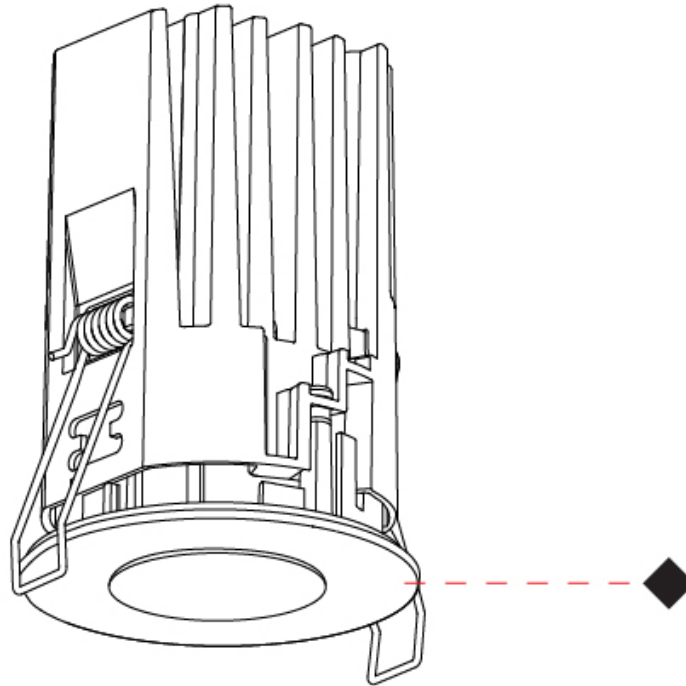

OIKO PRO WALLWASH RECESSED

A35848-

PROJECT	_____
TYPE	_____
SPECIFIER	_____
QUANTITY	_____
DATE	_____

A