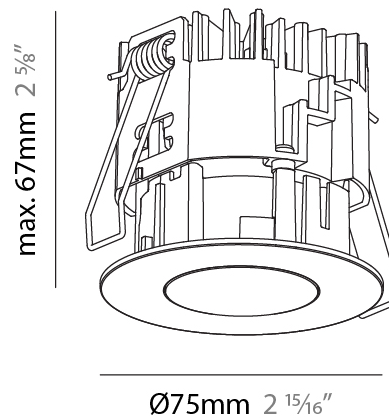

PHYSICAL

Aperture Sizes - Downlights: 1"
Shape: Round
Diameter (mm): 75
Diameter (in): 2 ¹⁵/₁₆
Height (mm): 67
Height (in): 2 ⁵/₈
Ceiling Thickness (mm): 1 - 25
Ceiling Thickness (in): 1/16 - 1 3/16
Min. Recessing Depth (mm): 75
Min. Recessing Depth (in): 2 ¹⁵/₁₆
Diffuser: Lens Pack - Spread Lens / Linear Spread Lens / Honeycomb Louver
Fixture Finish: SSR / BKV / CWI / CRY / HAB / UFT / ITA / RUA / FTG / MYG / LOD / PUS / FRO / FUP / KIA / POP / BLS / SPG / MEY / GOH / CHC / COM / ABZ / JAG / OBR / MOS / ROR
Fixture Material: Aluminum Die Cast
Cut-out Measurements: 68mm / 2 11/16" Diameter

ELECTRICAL

Lamp Type: LED (Zhaga Standard)
Input Wattage (W): 16
Total Output Wattage (W): 14.6
Dimming: Tri-Mode (Non-Dimming and Phase Dimming (120Vac only) and 0-10V Dimming)
Driver Included: No
Driver Location: Recessed Housing
Driver Type: Constant Current - Universal
Driver Class: Class 2
Input Voltage (V): 120 - 277
Constant Current (MA): 350

LED

Color Temperature (°K): 2700 / 3000 / 3500 / 4000
Max. Delivered Lumen (lm): 1017 / 1096 / 1160 / 1162
Nominal Lumen (lm): 1393 / 1501 / 1589 / 1592
CRI: >90 CRI
Lamp Life (hrs): 50000

OPTICAL

Reflector: 16
Adjustability: Fixed

RATINGS AND CERTIFICATIONS

Certified By: Certified for North American Standards
IP rating: IP54