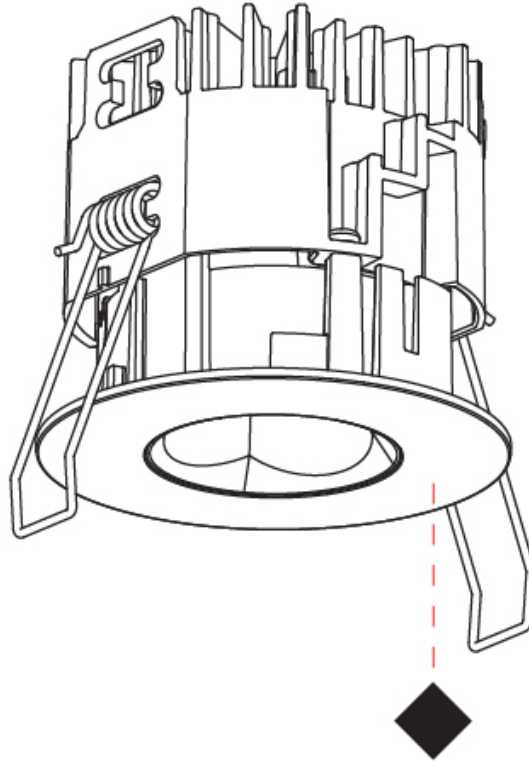

OIKO PRO ROUND FIXED RECESSED

A35866-

PROJECT

TYPE

SPECIFIER

QUANTITY

DATE